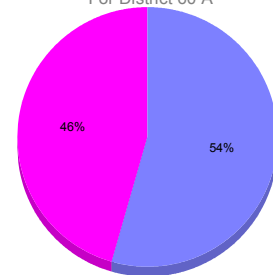

Goal, New, Dropped, Gain/Loss

Comparison of Membership Gain/Loss

Current Year Compared to the Previous Year

Gender Comparison 2010-2011

For District 60 A

Oct/Nov/Dec
Male Female