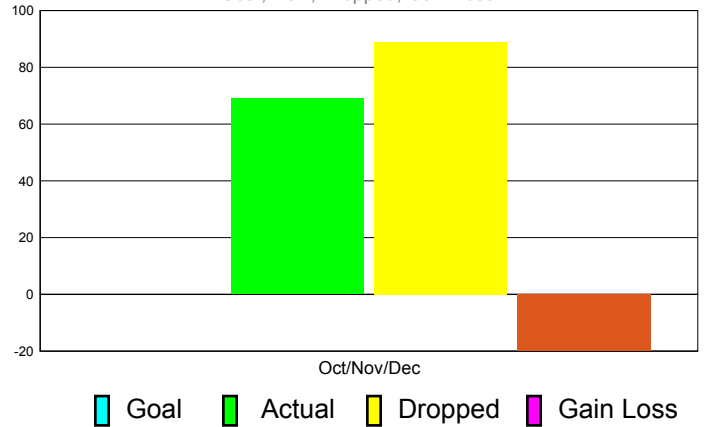

Membership Results 2011-2012

Goal, New, Dropped, Gain/Loss